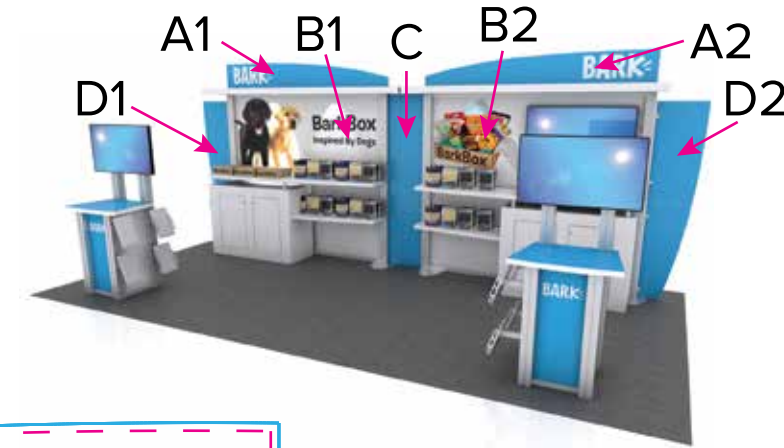

Graphic Template  
 10 x 20 Inline Exhibit  
 Velcro Tension Fabric Graphics & Sintra Graphics

NOTE: All Raster Art (jpg, tiff,psd, png, etc.) must be at least 100 dpi at print size.

Standard kits are often customized. Please check with Customer Service to ensure that this template matches your specific job.

Graphic Template  
Monitor Stand  
Sintra Graphics

Sintra Graphic Note: 1/4" of graphic perimeter is hidden by extrusion

NOTE: All Raster Art (jpg, tiff,psd, png, etc.) must be at least 100 dpi at print size.