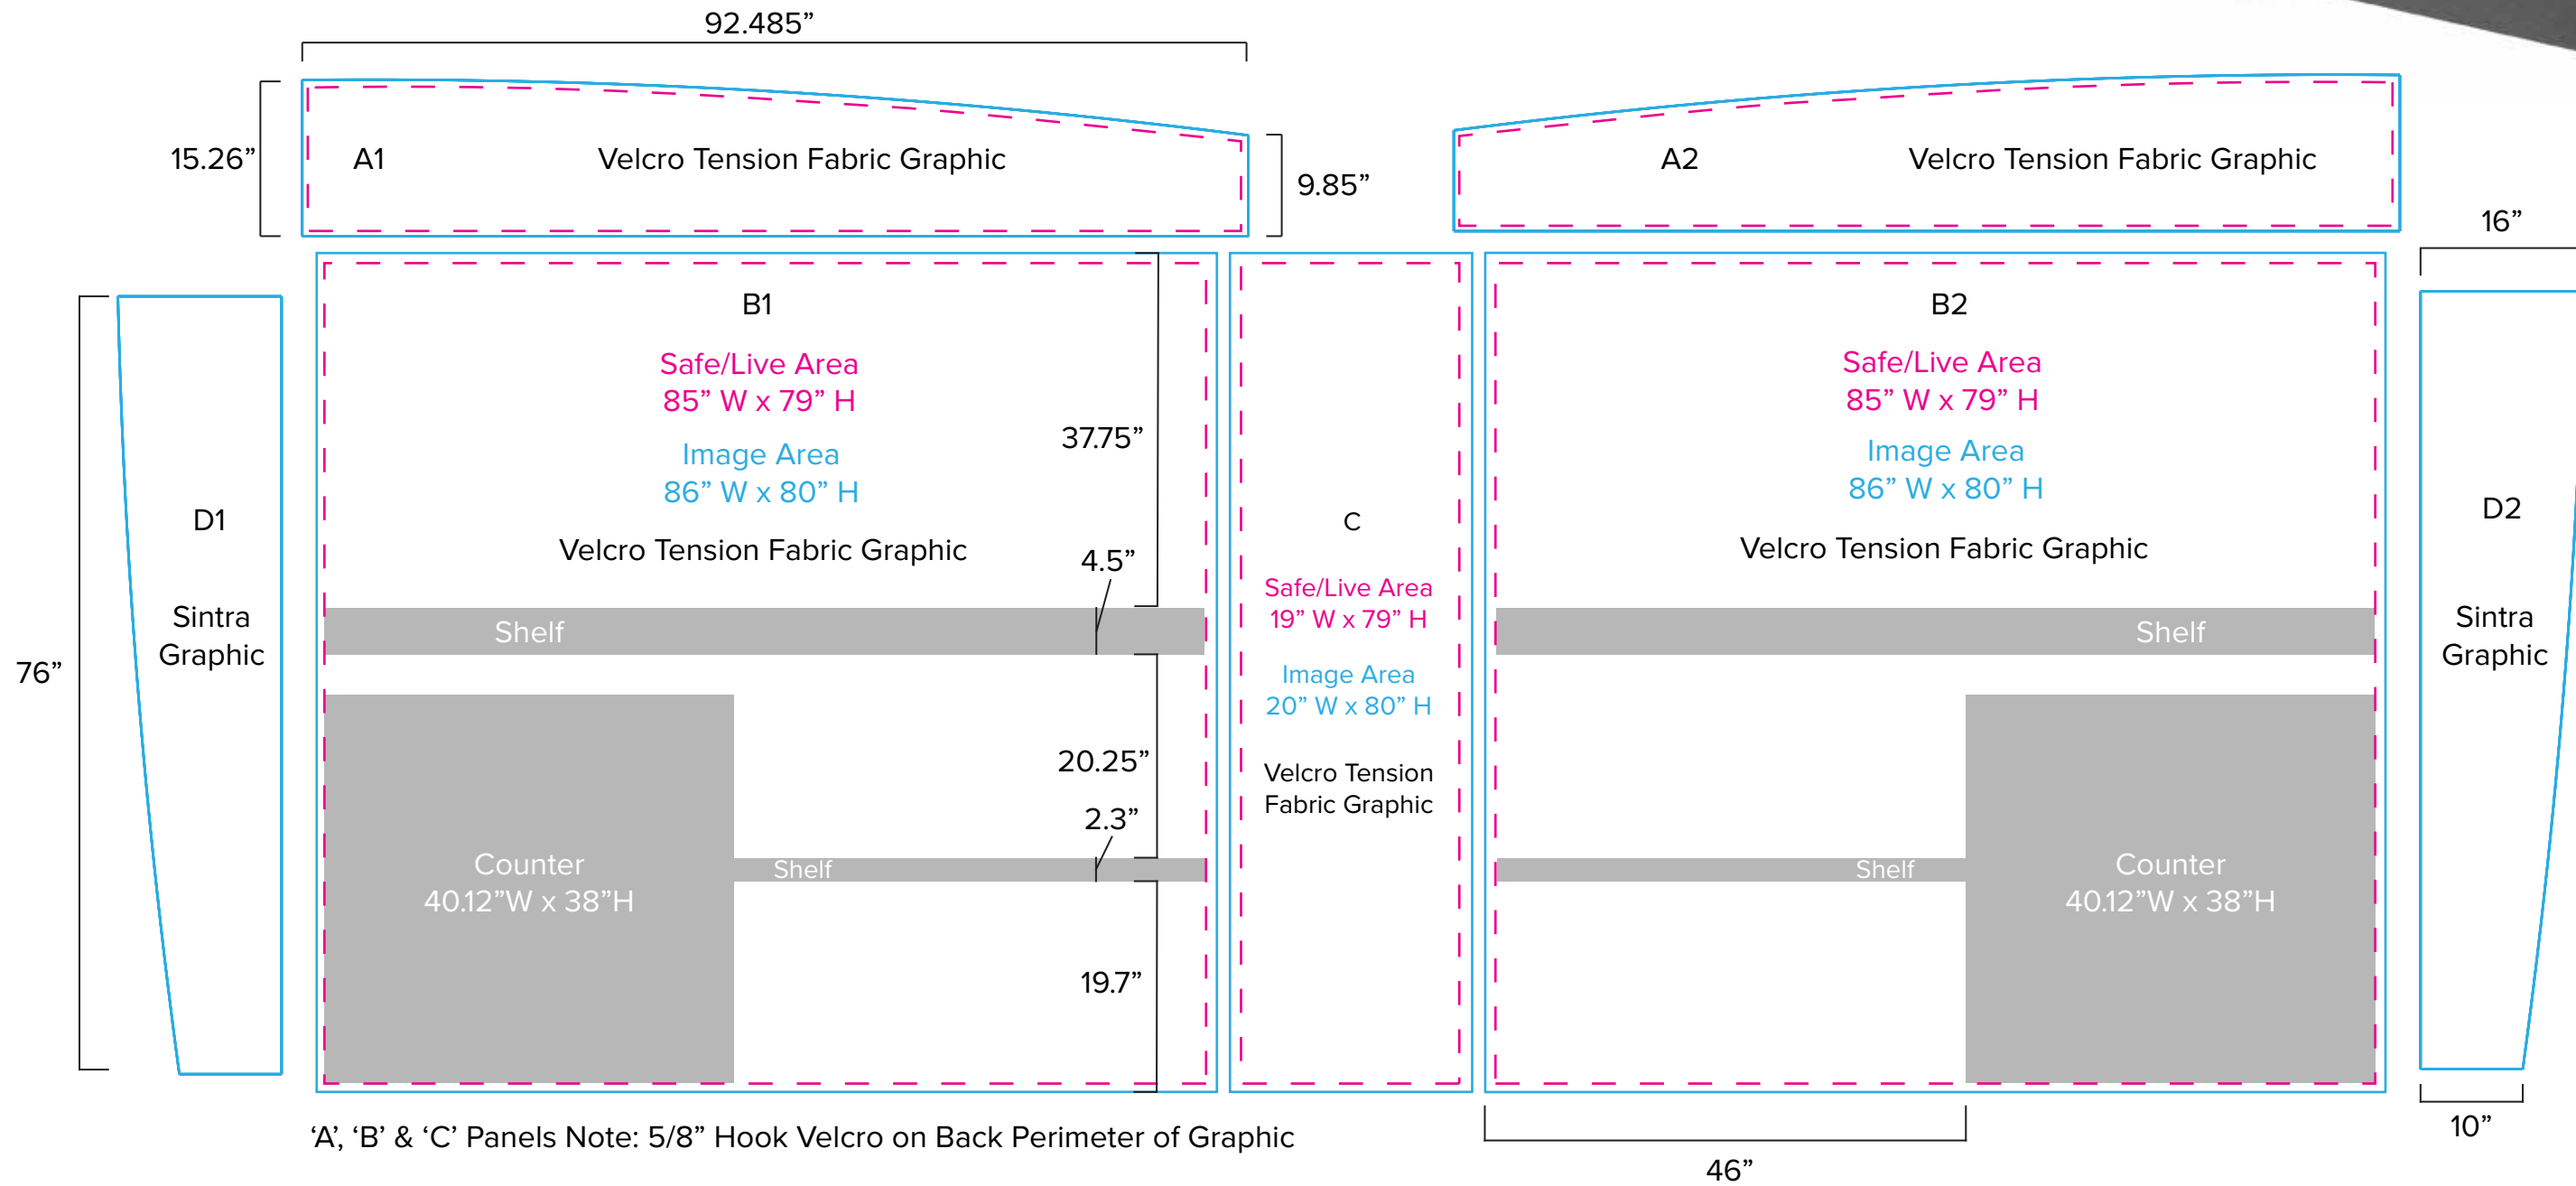

Graphic Template  
 10 x 20 Inline Exhibit  
 Velcro Tension Fabric Graphics & Sintra Graphics

NOTE: All Raster Art (jpg, tiff,psd, png, etc.) must be at least 100 dpi at print size.

Standard kits are often customized. Please check with Customer Service to ensure that this template matches your specific job.

Graphic Template  
Monitor Stand  
Sintra Graphics

Sintra Graphic Note: 1/4" of graphic perimeter is hidden by extrusion

NOTE: All Raster Art (jpg, tiff,psd, png, etc.) must be at least 100 dpi at print size.